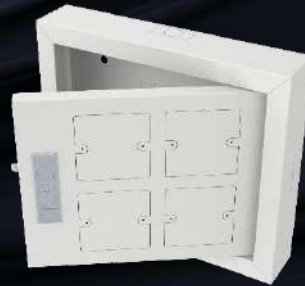

PRODUCT BROCHURE

2024 | 2025

Metal Box

- ✓ Premium
- ✓ Exquisite
- ✓ Durable

METAL ENCLOSURE BOX

SPECIFICATION

Material	Heavy Gauge Sheet Steel
Installation	Wall Mounting
Lock Type	Push-In Lock & Key Set
Finishing	Electrostatic Polyester Powder Coated (Wrinkle Grey)

ORDER INFORMATION

Model	Dimension			Thickness (t)
	Width (W)	Height (H)	Depth (D)	
YMEB 20x30x12	200mm / 8"	300mm / 12"	120mm / 5"	0.8mm
YMEB 25x25x12	250mm / 10"	250mm / 10"	120mm / 5"	0.8mm
YMEB 25x35x12	250mm / 10"	350mm / 14"	120mm / 5"	0.8mm
YMEB 30x40x15	300mm / 12"	400mm / 16"	150mm / 6"	0.8mm
YMEB 30x40x20	300mm / 12"	400mm / 16"	200mm / 8"	0.8mm
YMEB 40x50x20	400mm / 16"	500mm / 20"	200mm / 8"	1.0mm
YMEB 40x60x20	400mm / 16"	600mm / 24"	200mm / 8"	1.0mm
YMEB 50x60x20	500mm / 20"	600mm / 24"	200mm / 8"	1.0mm
YMEB 50x70x20	500mm / 20"	700mm / 28"	200mm / 8"	1.0mm
YMEB 60x80x20	600mm / 24"	800mm / 32"	200mm / 8"	1.0mm

SWITCH CENTRE BOX

SPECIFICATION

Material	Heavy Gauge Sheet Steel
Installation	Wall Mounting
Lock Type	Push-In Lock & Key Set
Finishing	Electrostatic Polyester Powder Coated (Wrinkle Grey)

ORDER INFORMATION

PANEL DRAWING

REGULATOR & SWITCH BOX

SPECIFICATION

Material	Heavy Gauge Sheet Steel
Installation	Wall Mounting
Lock Type	Push-In Lock & Key Set
Finishing	Electrostatic Polyester PowderCoated (Wrinkle Grey)