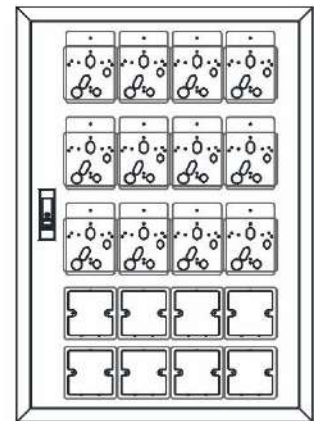

PANEL DRAWING

REGULATOR & SWITCH BOX

SPECIFICATION

Material	Heavy Gauge Sheet Steel
Installation	Wall Mounting
Lock Type	Push-In Lock & Key Set
Finishing	Electrostatic Polyester PowderCoated (Wrinkle Grey)

ORDER INFORMATION

Model	Dimension			Thickness (t)
	Width (W)	Height (H)	Depth (D)	
YRSB 20x30x6 - 1R1S	200mm / 8"	300mm / 12"	60mm / 2"	0.8mm
YRSB 20x45x6 - 2R1S	200mm / 8"	450mm / 18"	60mm / 2"	0.8mm
YRSB 30x30x6 - 2R1S	300mm / 12"	300mm / 12"	60mm / 2"	0.8mm
YRSB 30x30x6 - 2R2S	300mm / 12"	300mm / 12"	60mm / 2"	0.8mm
YRSB 40x30x6 - 3R2S	400mm / 16"	300mm / 12"	60mm / 2"	0.8mm
YRSB 40x30x6 - 3R3S	400mm / 16"	300mm / 12"	60mm / 2"	0.8mm
YRSB 50x30x6 - 4R4S	500mm / 20"	300mm / 12"	60mm / 2"	0.8mm
YRSB 35x45x6 - 5R3S	350mm / 14"	450mm / 18"	60mm / 2"	0.8mm
YRSB 40x45x6 - 6R3S	400mm / 16"	450mm / 18"	60mm / 2"	0.8mm
YRSB 50x55x6 - 8R8S	500mm / 20"	550mm / 22"	60mm / 2"	1.0mm
YRSB 50x70x6 - 12R8S	500mm / 20"	700mm / 28"	60mm / 2"	1.0mm

PANEL DRAWING

YRSB 20x30x6 -1R1S

YRSB 30x30x6 -2R1S

YRSB 30x30x6 -2R2S

YRSB 40x30x6 -3R2S

YRSB 40x30x6 -3R3S

YRSB 50x30x6 -4R4S

YRSB 20x 45x6 -2R1S

YRSB 35x45x6 -5R3S

YRSB 40x45x6 -6R3S

YRSB 50x55x6 -8R8S

YRSB 50x70x6 -12R8S

REGULATOR SLOT GUIDE

- P For PANASONIC & KDK
- S For SHARP & MIND
- M For MISTRAL

ANGLE FLOOR BOX

SPECIFICATION