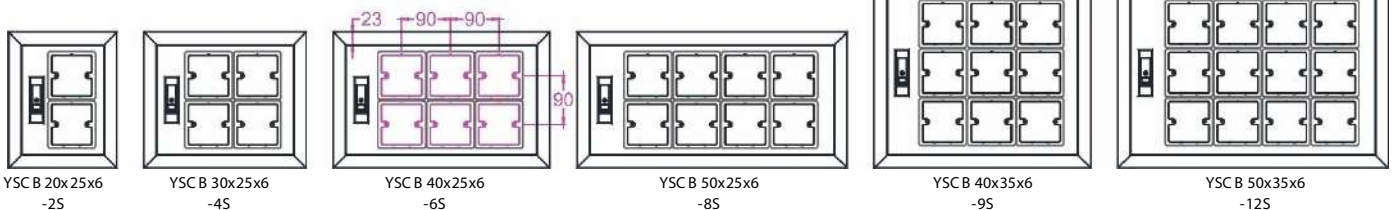

ORDER INFORMATION

Model	Dimension			Thickness (t)
	Width (W)	Height (H)	Depth (D)	
YMEB 20x30x12	200mm / 8"	300mm / 12"	120mm / 5"	0.8mm
YMEB 25x25x12	250mm / 10"	250mm / 10"	120mm / 5"	0.8mm
YMEB 25x35x12	250mm / 10"	350mm / 14"	120mm / 5"	0.8mm
YMEB 30x40x15	300mm / 12"	400mm / 16"	150mm / 6"	0.8mm
YMEB 30x40x20	300mm / 12"	400mm / 16"	200mm / 8"	0.8mm
YMEB 40x50x20	400mm / 16"	500mm / 20"	200mm / 8"	1.0mm
YMEB 40x60x20	400mm / 16"	600mm / 24"	200mm / 8"	1.0mm
YMEB 50x60x20	500mm / 20"	600mm / 24"	200mm / 8"	1.0mm
YMEB 50x70x20	500mm / 20"	700mm / 28"	200mm / 8"	1.0mm
YMEB 60x80x20	600mm / 24"	800mm / 32"	200mm / 8"	1.0mm

SWITCH CENTRE BOX

SPECIFICATION

Material	Heavy Gauge Sheet Steel
Installation	Wall Mounting
Lock Type	Push-In Lock & Key Set
Finishing	Electrostatic Polyester Powder Coated (Wrinkle Grey)

ORDER INFORMATION

Model	Dimension			Thickness (t)
	Width (W)	Height (H)	Depth (D)	
YSCB 20x25x6 - 2S	200mm / 8"	250mm / 10"	60mm / 2"	0.8mm
YSCB 30x25x6 - 4S	300mm / 12"	250mm / 10"	60mm / 2"	0.8mm
YSCB 40x25x6 - 6S	400mm / 16"	250mm / 10"	60mm / 2"	0.8mm
YSCB 50x25x6 - 8S	500mm / 20"	250mm / 10"	60mm / 2"	0.8mm
YSCB 40x35x6 - 9S	400mm / 16"	350mm / 14"	60mm / 2"	0.8mm
YSCB 50x35x6 - 12S	500mm / 20"	350mm / 14"	60mm / 2"	0.8mm

PANEL DRAWING

REGULATOR & SWITCH BOX

SPECIFICATION

Material	Heavy Gauge Sheet Steel
Installation	Wall Mounting
Lock Type	Push-In Lock & Key Set
Finishing	Electrostatic Polyester PowderCoated (Wrinkle Grey)