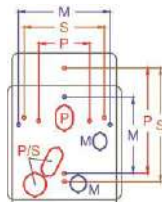

PANEL DRAWING

YRSB 20x30x6 -1R1S

YRSB 30x30x6 -2R1S

YRSB 30x30x6 -2R2S

YRSB 40x30x6 -3R2S

YRSB 40x30x6 -3R3S

YRSB 50x30x6 -4R4S

YRSB 20x 45x6 -2R1S

YRSB 35x45x6 -5R3S

YRSB 40x45x6 -6R3S

YRSB 50x55x6 -8R8S

YRSB 50x70x6 -12R8S

REGULATOR SLOT GUIDE

- P For PANASONIC & KDK
- S For SHARP & MIND
- M For MISTRAL

ANGLE FLOOR BOX

SPECIFICATION

Material	Heavy Gauge Sheet Steel
Installation	Surface Mounting
Finishing	Electrostatic Polyester Powder Coated (Smooth White)

ORDER INFORMATION

Model	Description	Dimension			Thickness (t)
		Length (L)	Width (W)	Height (H)	
YAFB 303	1 x Single Switch	95mm	93mm	52mm	0.8mm
YAFB 306	1 x Double Switch	155mm	93mm	52mm	0.8mm
YAFB 307	2 x Single Switch	181mm	93mm	52mm	0.8mm
YAFB 310	3 x Single Switch	267mm	93mm	52mm	0.8mm
YAFB 314	4 x Single Switch	353mm	93mm	52mm	0.8mm

METAL SURFACE BOX

SPECIFICATION

Material	Heavy Gauge Sheet Steel
Installation	Surface Mounting
Finishing	Electrostatic Polyester Powder Coated (Smooth White)

ORDER INFORMATION

Model	Description	Dimension			Thickness (t)
		Length (L)	Width (W)	Height (H)	
YSMB 303	1 x Single Switch	88mm	88mm	38mm	0.8mm
YSMB 307	2 x Single Switch	174mm	88mm	38mm	0.8mm
YSMB 310	3 x Single Switch	260mm	88mm	38mm	0.8mm
YSMB 314	4 x Single Switch	347mm	88mm	38mm	0.8mm