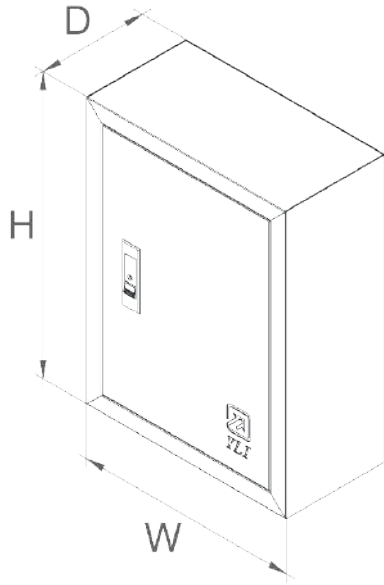

PRODUCT BROCHURE

2024 | 2025

Metal Box

- ✓ Premium
- ✓ Exquisite
- ✓ Durable

METAL ENCLOSURE BOX

SPECIFICATION

Material	Heavy Gauge Sheet Steel
Installation	Wall Mounting
Lock Type	Push-In Lock & Key Set
Finishing	Electrostatic Polyester Powder Coated (Wrinkle Grey)

ORDER INFORMATION

Model	Dimension			Thickness (t)
	Width (W)	Height (H)	Depth (D)	
YMEB 20x30x12	200mm / 8"	300mm / 12"	120mm / 5"	0.8mm
YMEB 25x25x12	250mm / 10"	250mm / 10"	120mm / 5"	0.8mm
YMEB 25x35x12	250mm / 10"	350mm / 14"	120mm / 5"	0.8mm
YMEB 30x40x15	300mm / 12"	400mm / 16"	150mm / 6"	0.8mm
YMEB 30x40x20	300mm / 12"	400mm / 16"	200mm / 8"	0.8mm
YMEB 40x50x20	400mm / 16"	500mm / 20"	200mm / 8"	1.0mm
YMEB 40x60x20	400mm / 16"	600mm / 24"	200mm / 8"	1.0mm
YMEB 50x60x20	500mm / 20"	600mm / 24"	200mm / 8"	1.0mm
YMEB 50x70x20	500mm / 20"	700mm / 28"	200mm / 8"	1.0mm
YMEB 60x80x20	600mm / 24"	800mm / 32"	200mm / 8"	1.0mm

SWITCH CENTRE BOX

SPECIFICATION

Material	Heavy Gauge Sheet Steel
Installation	Wall Mounting
Lock Type	Push-In Lock & Key Set
Finishing	Electrostatic Polyester Powder Coated (Wrinkle Grey)

ORDER INFORMATION

Model	Dimension			Thickness (t)
	Width (W)	Height (H)	Depth (D)	
YSCB 20x25x6 - 2S	200mm / 8"	250mm / 10"	60mm / 2"	0.8mm
YSCB 30x25x6 - 4S	300mm / 12"	250mm / 10"	60mm / 2"	0.8mm
YSCB 40x25x6 - 6S	400mm / 16"	250mm / 10"	60mm / 2"	0.8mm
YSCB 50x25x6 - 8S	500mm / 20"	250mm / 10"	60mm / 2"	0.8mm
YSCB 40x35x6 - 9S	400mm / 16"	350mm / 14"	60mm / 2"	0.8mm
YSCB 50x35x6 - 12S	500mm / 20"	350mm / 14"	60mm / 2"	0.8mm