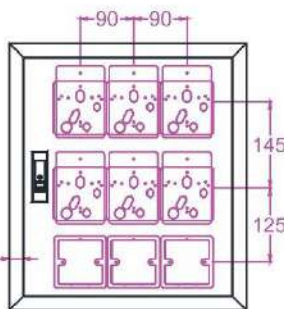

YRSB 40x45x6 -6R3S