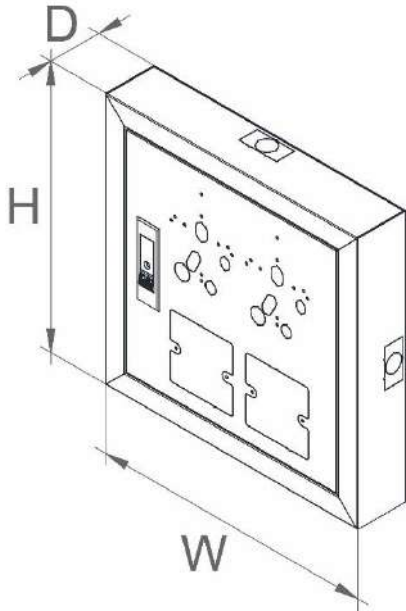

ORDER INFORMATION

Model	Dimension			Thickness (t)
	Width (W)	Height (H)	Depth (D)	
YMEB 20x30x12	200mm / 8"	300mm / 12"	120mm / 5"	0.8mm
YMEB 25x25x12	250mm / 10"	250mm / 10"	120mm / 5"	0.8mm
YMEB 25x35x12	250mm / 10"	350mm / 14"	120mm / 5"	0.8mm
YMEB 30x40x15	300mm / 12"	400mm / 16"	150mm / 6"	0.8mm
YMEB 30x40x20	300mm / 12"	400mm / 16"	200mm / 8"	0.8mm
YMEB 40x50x20	400mm / 16"	500mm / 20"	200mm / 8"	1.0mm
YMEB 40x60x20	400mm / 16"	600mm / 24"	200mm / 8"	1.0mm
YMEB 50x60x20	500mm / 20"	600mm / 24"	200mm / 8"	1.0mm
YMEB 50x70x20	500mm / 20"	700mm / 28"	200mm / 8"	1.0mm
YMEB 60x80x20	600mm / 24"	800mm / 32"	200mm / 8"	1.0mm

SWITCH CENTRE BOX

SPECIFICATION

Material	Heavy Gauge Sheet Steel
Installation	Wall Mounting
Lock Type	Push-In Lock & Key Set
Finishing	Electrostatic Polyester Powder Coated (Wrinkle Grey)

ORDER INFORMATION

Model	Dimension			Thickness (t)
	Width (W)	Height (H)	Depth (D)	
YSCB 20x25x6 - 2S	200mm / 8"	250mm / 10"	60mm / 2"	0.8mm
YSCB 30x25x6 - 4S	300mm / 12"	250mm / 10"	60mm / 2"	0.8mm
YSCB 40x25x6 - 6S	400mm / 16"	250mm / 10"	60mm / 2"	0.8mm
YSCB 50x25x6 - 8S	500mm / 20"	250mm / 10"	60mm / 2"	0.8mm
YSCB 40x35x6 - 9S	400mm / 16"	350mm / 14"	60mm / 2"	0.8mm
YSCB 50x35x6 - 12S	500mm / 20"	350mm / 14"	60mm / 2"	0.8mm

PANEL DRAWING

REGULATOR & SWITCH BOX

SPECIFICATION

Material	Heavy Gauge Sheet Steel
Installation	Wall Mounting
Lock Type	Push-In Lock & Key Set
Finishing	Electrostatic Polyester PowderCoated (Wrinkle Grey)