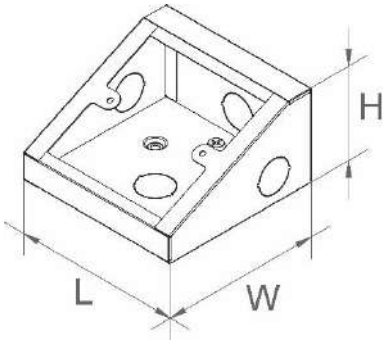

ORDER INFORMATION

Model	Dimension			Thickness (t)
	Width (W)	Height (H)	Depth (D)	
YRSB 20x30x6 - 1R1S	200mm / 8"	300mm / 12"	60mm / 2"	0.8mm
YRSB 20x45x6 - 2R1S	200mm / 8"	450mm / 18"	60mm / 2"	0.8mm
YRSB 30x30x6 - 2R1S	300mm / 12"	300mm / 12"	60mm / 2"	0.8mm
YRSB 30x30x6 - 2R2S	300mm / 12"	300mm / 12"	60mm / 2"	0.8mm
YRSB 40x30x6 - 3R2S	400mm / 16"	300mm / 12"	60mm / 2"	0.8mm
YRSB 40x30x6 - 3R3S	400mm / 16"	300mm / 12"	60mm / 2"	0.8mm
YRSB 50x30x6 - 4R4S	500mm / 20"	300mm / 12"	60mm / 2"	0.8mm
YRSB 35x45x6 - 5R3S	350mm / 14"	450mm / 18"	60mm / 2"	0.8mm
YRSB 40x45x6 - 6R3S	400mm / 16"	450mm / 18"	60mm / 2"	0.8mm
YRSB 50x55x6 - 8R8S	500mm / 20"	550mm / 22"	60mm / 2"	1.0mm
YRSB 50x70x6 - 12R8S	500mm / 20"	700mm / 28"	60mm / 2"	1.0mm

YRSB 35x45x6 -5R3S

YRSB 40x45x6 -6R3S

YRSB 50x55x6 -8R8S

YRSB 50x70x6 -12R8S

REGULATOR SLOT GUIDE

- P For PANASONIC & KDK
- S For SHARP & MIND
- M For MISTRAL

ANGLE FLOOR BOX

SPECIFICATION

Material	Heavy Gauge Sheet Steel
Installation	Surface Mounting
Finishing	Electrostatic Polyester Powder Coated (Smooth White)

ORDER INFORMATION

Model	Description	Dimension			Thickness (t)
		Length (L)	Width (W)	Height (H)	
YAFB 303	1 x Single Switch	95mm	93mm	52mm	0.8mm
YAFB 306	1 x Double Switch	155mm	93mm	52mm	0.8mm
YAFB 307	2 x Single Switch	181mm	93mm	52mm	0.8mm
YAFB 310	3 x Single Switch	267mm	93mm	52mm	0.8mm
YAFB 314	4 x Single Switch	353mm	93mm	52mm	0.8mm

METAL SURFACE BOX

SPECIFICATION

Material	Heavy Gauge Sheet Steel
Installation	Surface Mounting
Finishing	Electrostatic Polyester Powder Coated (Smooth White)

ORDER INFORMATION

Model	Description	Dimension			Thickness (t)
		Length (L)	Width (W)	Height (H)	
YSMB 303	1 x Single Switch	88mm	88mm	38mm	0.8mm
YSMB 307	2 x Single Switch	174mm	88mm	38mm	0.8mm
YSMB 310	3 x Single Switch	260mm	88mm	38mm	0.8mm
YSMB 314	4 x Single Switch	347mm	88mm	38mm	0.8mm