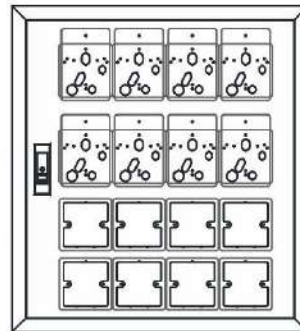

PANEL DRAWING

REGULATOR & SWITCH BOX

SPECIFICATION

Material	Heavy Gauge Sheet Steel
Installation	Wall Mounting
Lock Type	Push-In Lock & Key Set
Finishing	Electrostatic Polyester PowderCoated (Wrinkle Grey)

ORDER INFORMATION

Model	Dimension			Thickness (t)
	Width (W)	Height (H)	Depth (D)	
YRSB 20x30x6 - 1R1S	200mm / 8"	300mm / 12"	60mm / 2"	0.8mm
YRSB 20x45x6 - 2R1S	200mm / 8"	450mm / 18"	60mm / 2"	0.8mm
YRSB 30x30x6 - 2R1S	300mm / 12"	300mm / 12"	60mm / 2"	0.8mm
YRSB 30x30x6 - 2R2S	300mm / 12"	300mm / 12"	60mm / 2"	0.8mm
YRSB 40x30x6 - 3R2S	400mm / 16"	300mm / 12"	60mm / 2"	0.8mm
YRSB 40x30x6 - 3R3S	400mm / 16"	300mm / 12"	60mm / 2"	0.8mm
YRSB 50x30x6 - 4R4S	500mm / 20"	300mm / 12"	60mm / 2"	0.8mm
YRSB 35x45x6 - 5R3S	350mm / 14"	450mm / 18"	60mm / 2"	0.8mm
YRSB 40x45x6 - 6R3S	400mm / 16"	450mm / 18"	60mm / 2"	0.8mm
YRSB 50x55x6 - 8R8S	500mm / 20"	550mm / 22"	60mm / 2"	1.0mm
YRSB 50x70x6 - 12R8S	500mm / 20"	700mm / 28"	60mm / 2"	1.0mm

PANEL DRAWING

YRSB 20x30x6 -1R1S

YRSB 30x30x6 -2R1S

YRSB 30x30x6 -2R2S

YRSB 40x30x6 -3R2S

YRSB 40x30x6 -3R3S

YRSB 50x30x6 -4R4S

YRSB 20x 45x6 -2R1S

YRSB 35x45x6 -5R3S

YRSB 40x45x6 -6R3S

YRSB 50x55x6 -8R8S

YRSB 50x70x6 -12R8S

REGULATOR SLOT GUIDE

- P For PANASONIC & KDK
- S For SHARP & MIND
- M For MISTRAL

ANGLE FLOOR BOX

SPECIFICATION