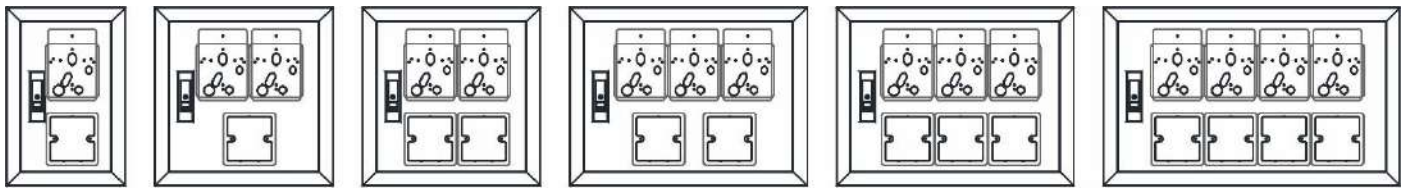

PANEL DRAWING

YRSB 20x30x6 -1R1S

YRSB 30x30x6 -2R1S

YRSB 30x30x6 -2R2S

YRSB 40x30x6 -3R2S

YRSB 40x30x6 -3R3S

YRSB 50x30x6 -4R4S