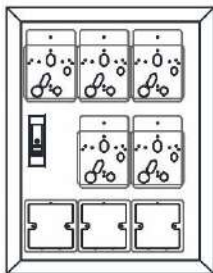

PANEL DRAWING

REGULATOR & SWITCH BOX

SPECIFICATION

Material	Heavy Gauge Sheet Steel
Installation	Wall Mounting
Lock Type	Push-In Lock & Key Set
Finishing	Electrostatic Polyester PowderCoated (Wrinkle Grey)

ORDER INFORMATION

Model	Dimension			Thickness (t)
	Width (W)	Height (H)	Depth (D)	
YRSB 20x30x6 - 1R1S	200mm / 8"	300mm / 12"	60mm / 2"	0.8mm
YRSB 20x45x6 - 2R1S	200mm / 8"	450mm / 18"	60mm / 2"	0.8mm
YRSB 30x30x6 - 2R1S	300mm / 12"	300mm / 12"	60mm / 2"	0.8mm
YRSB 30x30x6 - 2R2S	300mm / 12"	300mm / 12"	60mm / 2"	0.8mm
YRSB 40x30x6 - 3R2S	400mm / 16"	300mm / 12"	60mm / 2"	0.8mm
YRSB 40x30x6 - 3R3S	400mm / 16"	300mm / 12"	60mm / 2"	0.8mm
YRSB 50x30x6 - 4R4S	500mm / 20"	300mm / 12"	60mm / 2"	0.8mm
YRSB 35x45x6 - 5R3S	350mm / 14"	450mm / 18"	60mm / 2"	0.8mm
YRSB 40x45x6 - 6R3S	400mm / 16"	450mm / 18"	60mm / 2"	0.8mm
YRSB 50x55x6 - 8R8S	500mm / 20"	550mm / 22"	60mm / 2"	1.0mm
YRSB 50x70x6 - 12R8S	500mm / 20"	700mm / 28"	60mm / 2"	1.0mm

PANEL DRAWING

YRSB 20x30x6 -1R1S

YRSB 30x30x6 -2R1S

YRSB 30x30x6 -2R2S

YRSB 40x30x6 -3R2S

YRSB 40x30x6 -3R3S

YRSB 50x30x6 -4R4S

YRSB 20x 45x6 -2R1S

Material	Heavy Gauge Sheet Steel
Installation	Surface Mounting
Finishing	Electrostatic Polyester Powder Coated (Smooth White)

ORDER INFORMATION

Model	Description	Dimension			Thickness (t)
		Length (L)	Width (W)	Height (H)	
YAFB 303	1 x Single Switch	95mm	93mm	52mm	0.8mm
YAFB 306	1 x Double Switch	155mm	93mm	52mm	0.8mm
YAFB 307	2 x Single Switch	181mm	93mm	52mm	0.8mm
YAFB 310	3 x Single Switch	267mm	93mm	52mm	0.8mm
YAFB 314	4 x Single Switch	353mm	93mm	52mm	0.8mm