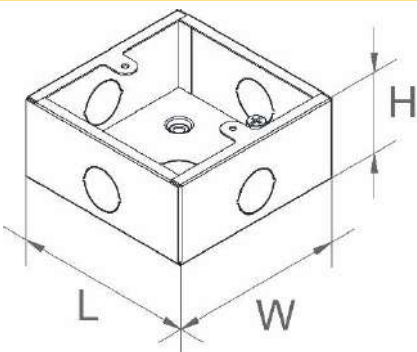

ORDER INFORMATION

Model	Dimension			Thickness (t)
	Width (W)	Height (H)	Depth (D)	
YRSB 20x30x6 - 1R1S	200mm / 8"	300mm / 12"	60mm / 2"	0.8mm
YRSB 20x45x6 - 2R1S	200mm / 8"	450mm / 18"	60mm / 2"	0.8mm
YRSB 30x30x6 - 2R1S	300mm / 12"	300mm / 12"	60mm / 2"	0.8mm
YRSB 30x30x6 - 2R2S	300mm / 12"	300mm / 12"	60mm / 2"	0.8mm
YRSB 40x30x6 - 3R2S	400mm / 16"	300mm / 12"	60mm / 2"	0.8mm
YRSB 40x30x6 - 3R3S	400mm / 16"	300mm / 12"	60mm / 2"	0.8mm
YRSB 50x30x6 - 4R4S	500mm / 20"	300mm / 12"	60mm / 2"	0.8mm
YRSB 35x45x6 - 5R3S	350mm / 14"	450mm / 18"	60mm / 2"	0.8mm
YRSB 40x45x6 - 6R3S	400mm / 16"	450mm / 18"	60mm / 2"	0.8mm
YRSB 50x55x6 - 8R8S	500mm / 20"	550mm / 22"	60mm / 2"	1.0mm
YRSB 50x70x6 - 12R8S	500mm / 20"	700mm / 28"	60mm / 2"	1.0mm

YRSB 35x45x6 -5R3S

YRSB 40x45x6 -6R3S

YRSB 50x55x6 -8R8S

YRSB 50x70x6 -12R8S

REGULATOR SLOT GUIDE

- P For PANASONIC & KDK
- S For SHARP & MIND
- M For MISTRAL

ANGLE FLOOR BOX

SPECIFICATION

Material	Heavy Gauge Sheet Steel
Installation	Surface Mounting
Finishing	Electrostatic Polyester Powder Coated (Smooth White)

ORDER INFORMATION

Model	Description	Dimension			Thickness (t)
		Length (L)	Width (W)	Height (H)	
YAFB 303	1 x Single Switch	95mm	93mm	52mm	0.8mm
YAFB 306	1 x Double Switch	155mm	93mm	52mm	0.8mm
YAFB 307	2 x Single Switch	181mm	93mm	52mm	0.8mm
YAFB 310	3 x Single Switch	267mm	93mm	52mm	0.8mm
YAFB 314	4 x Single Switch	353mm	93mm	52mm	0.8mm

METAL SURFACE BOX

SPECIFICATION

Material	Heavy Gauge Sheet Steel
Installation	Surface Mounting
Finishing	Electrostatic Polyester Powder Coated (Smooth White)

ORDER INFORMATION

Model	Description	Dimension			Thickness (t)
		Length (L)	Width (W)	Height (H)	
YSMB 303	1 x Single Switch	88mm	88mm	38mm	0.8mm
YSMB 307	2 x Single Switch	174mm	88mm	38mm	0.8mm
YSMB 310	3 x Single Switch	260mm	88mm	38mm	0.8mm
YSMB 314	4 x Single Switch	347mm	88mm	38mm	0.8mm