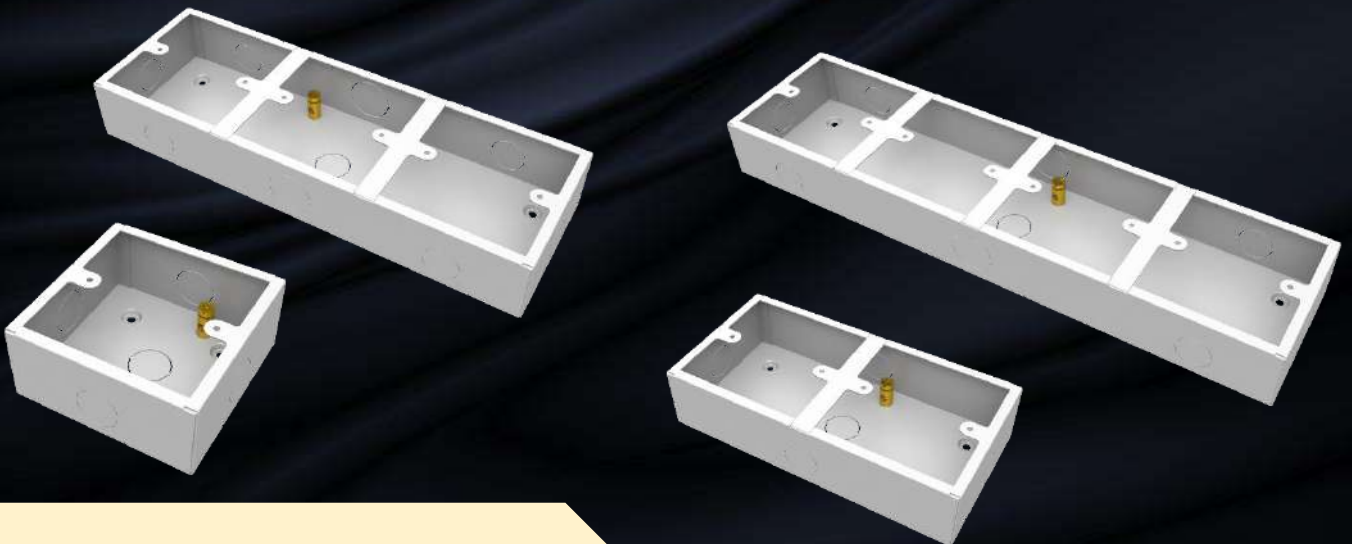

ORDER INFORMATION

Model	Dimension			Thickness (t)
	Width (W)	Height (H)	Depth (D)	
YRSB 20x30x6 - 1R1S	200mm / 8"	300mm / 12"	60mm / 2"	0.8mm
YRSB 20x45x6 - 2R1S	200mm / 8"	450mm / 18"	60mm / 2"	0.8mm
YRSB 30x30x6 - 2R1S	300mm / 12"	300mm / 12"	60mm / 2"	0.8mm
YRSB 30x30x6 - 2R2S	300mm / 12"	300mm / 12"	60mm / 2"	0.8mm
YRSB 40x30x6 - 3R2S	400mm / 16"	300mm / 12"	60mm / 2"	0.8mm
YRSB 40x30x6 - 3R3S	400mm / 16"	300mm / 12"	60mm / 2"	0.8mm
YRSB 50x30x6 - 4R4S	500mm / 20"	300mm / 12"	60mm / 2"	0.8mm
YRSB 35x45x6 - 5R3S	350mm / 14"	450mm / 18"	60mm / 2"	0.8mm
YRSB 40x45x6 - 6R3S	400mm / 16"	450mm / 18"	60mm / 2"	0.8mm
YRSB 50x55x6 - 8R8S	500mm / 20"	550mm / 22"	60mm / 2"	1.0mm
YRSB 50x70x6 - 12R8S	500mm / 20"	700mm / 28"	60mm / 2"	1.0mm

YRSB 35x45x6 -5R3S

YRSB 40x45x6 -6R3S

YRSB 50x55x6 -8R8S

YRSB 50x70x6 -12R8S

REGULATOR SLOT GUIDE

- P For PANASONIC & KDK
- S For SHARP & MIND
- M For MISTRAL

ANGLE FLOOR BOX

SPECIFICATION

Material	Heavy Gauge Sheet Steel
Installation	Surface Mounting
Finishing	Electrostatic Polyester Powder Coated (Smooth White)

ORDER INFORMATION

Model	Description	Dimension			Thickness (t)
		Length (L)	Width (W)	Height (H)	
YAFB 303	1 x Single Switch	95mm	93mm	52mm	0.8mm
YAFB 306	1 x Double Switch	155mm	93mm	52mm	0.8mm
YAFB 307	2 x Single Switch	181mm	93mm	52mm	0.8mm
YAFB 310	3 x Single Switch	267mm	93mm	52mm	0.8mm
YAFB 314	4 x Single Switch	353mm	93mm	52mm	0.8mm

METAL SURFACE BOX

SPECIFICATION

Material	Heavy Gauge Sheet Steel
Installation	Surface Mounting
Finishing	Electrostatic Polyester Powder Coated (Smooth White)

ORDER INFORMATION

Model	Description	Dimension			Thickness (t)
		Length (L)	Width (W)	Height (H)	
YSMB 303	1 x Single Switch	88mm	88mm	38mm	0.8mm
YSMB 307	2 x Single Switch	174mm	88mm	38mm	0.8mm
YSMB 310	3 x Single Switch	260mm	88mm	38mm	0.8mm
YSMB 314	4 x Single Switch	347mm	88mm	38mm	0.8mm