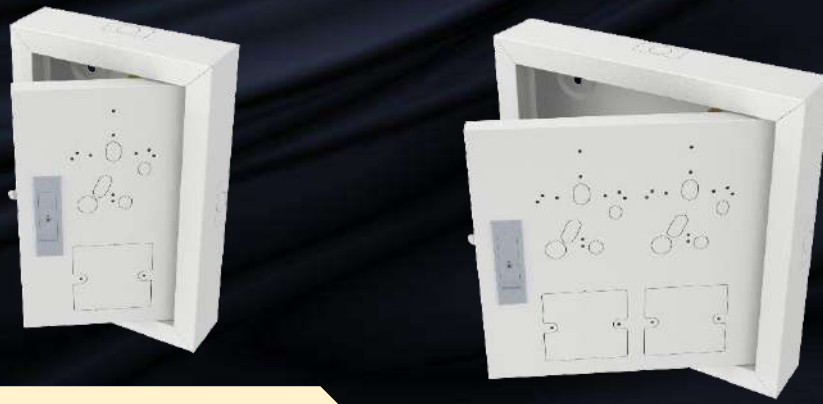

PRODUCT BROCHURE

2024 | 2025

Metal Box

- ✓ Premium
- ✓ Exquisite
- ✓ Durable

METAL ENCLOSURE BOX

SPECIFICATION

Material	Heavy Gauge Sheet Steel
Installation	Wall Mounting
Lock Type	Push-In Lock & Key Set
Finishing	Electrostatic Polyester Powder Coated (Wrinkle Grey)

SWITCH CENTRE BOX

SPECIFICATION

Material	Heavy Gauge Sheet Steel
Installation	Wall Mounting
Lock Type	Push-In Lock & Key Set
Finishing	Electrostatic Polyester Powder Coated (Wrinkle Grey)

ORDER INFORMATION

Model	Dimension			Thickness (t)
	Width (W)	Height (H)	Depth (D)	
YSCB 20x25x6 - 2S	200mm / 8"	250mm / 10"	60mm / 2"	0.8mm
YSCB 30x25x6 - 4S	300mm / 12"	250mm / 10"	60mm / 2"	0.8mm
YSCB 40x25x6 - 6S	400mm / 16"	250mm / 10"	60mm / 2"	0.8mm
YSCB 50x25x6 - 8S	500mm / 20"	250mm / 10"	60mm / 2"	0.8mm
YSCB 40x35x6 - 9S	400mm / 16"	350mm / 14"	60mm / 2"	0.8mm
YSCB 50x35x6 - 12S	500mm / 20"	350mm / 14"	60mm / 2"	0.8mm

PANEL DRAWING

REGULATOR & SWITCH BOX

SPECIFICATION

Material	Heavy Gauge Sheet Steel
Installation	Wall Mounting
Lock Type	Push-In Lock & Key Set
Finishing	Electrostatic Polyester PowderCoated (Wrinkle Grey)