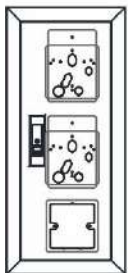

PANEL DRAWING

REGULATOR & SWITCH BOX

SPECIFICATION

Material	Heavy Gauge Sheet Steel
Installation	Wall Mounting
Lock Type	Push-In Lock & Key Set
Finishing	Electrostatic Polyester PowderCoated (Wrinkle Grey)

ORDER INFORMATION

Model	Dimension			Thickness (t)
	Width (W)	Height (H)	Depth (D)	
YRSB 20x30x6 - 1R1S	200mm / 8"	300mm / 12"	60mm / 2"	0.8mm
YRSB 20x45x6 - 2R1S	200mm / 8"	450mm / 18"	60mm / 2"	0.8mm
YRSB 30x30x6 - 2R1S	300mm / 12"	300mm / 12"	60mm / 2"	0.8mm
YRSB 30x30x6 - 2R2S	300mm / 12"	300mm / 12"	60mm / 2"	0.8mm
YRSB 40x30x6 - 3R2S	400mm / 16"	300mm / 12"	60mm / 2"	0.8mm
YRSB 40x30x6 - 3R3S	400mm / 16"	300mm / 12"	60mm / 2"	0.8mm
YRSB 50x30x6 - 4R4S	500mm / 20"	300mm / 12"	60mm / 2"	0.8mm
YRSB 35x45x6 - 5R3S	350mm / 14"	450mm / 18"	60mm / 2"	0.8mm
YRSB 40x45x6 - 6R3S	400mm / 16"	450mm / 18"	60mm / 2"	0.8mm
YRSB 50x55x6 - 8R8S	500mm / 20"	550mm / 22"	60mm / 2"	1.0mm
YRSB 50x70x6 - 12R8S	500mm / 20"	700mm / 28"	60mm / 2"	1.0mm

PANEL DRAWING

YRSB 20x30x6 -1R1S

YRSB 30x30x6 -2R1S

YRSB 30x30x6 -2R2S

YRSB 40x30x6 -3R2S

YRSB 40x30x6 -3R3S

YRSB 50x30x6 -4R4S

YRSB 20x 45x6 -2R1S

Material	Heavy Gauge Sheet Steel
Installation	Surface Mounting
Finishing	Electrostatic Polyester Powder Coated (Smooth White)

ORDER INFORMATION

Model	Description	Dimension			Thickness (t)
		Length (L)	Width (W)	Height (H)	
YAFB 303	1 x Single Switch	95mm	93mm	52mm	0.8mm
YAFB 306	1 x Double Switch	155mm	93mm	52mm	0.8mm
YAFB 307	2 x Single Switch	181mm	93mm	52mm	0.8mm
YAFB 310	3 x Single Switch	267mm	93mm	52mm	0.8mm
YAFB 314	4 x Single Switch	353mm	93mm	52mm	0.8mm