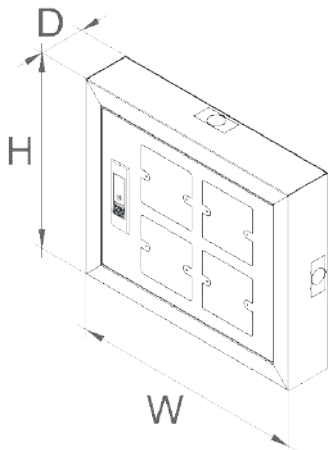

PRODUCT BROCHURE

2024 | 2025

Metal Box

- ✓ Premium
- ✓ Exquisite
- ✓ Durable

METAL ENCLOSURE BOX

SPECIFICATION

Material	Heavy Gauge Sheet Steel
Installation	Wall Mounting
Lock Type	Push-In Lock & Key Set
Finishing	Electrostatic Polyester Powder Coated (Wrinkle Grey)

ORDER INFORMATION

Model	Dimension			Thickness (t)
	Width (W)	Height (H)	Depth (D)	
YMEB 20x30x12	200mm / 8"	300mm / 12"	120mm / 5"	0.8mm
YMEB 25x25x12	250mm / 10"	250mm / 10"	120mm / 5"	0.8mm
YMEB 25x35x12	250mm / 10"	350mm / 14"	120mm / 5"	0.8mm
YMEB 30x40x15	300mm / 12"	400mm / 16"	150mm / 6"	0.8mm
YMEB 30x40x20	300mm / 12"	400mm / 16"	200mm / 8"	0.8mm
YMEB 40x50x20	400mm / 16"	500mm / 20"	200mm / 8"	1.0mm
YMEB 40x60x20	400mm / 16"	600mm / 24"	200mm / 8"	1.0mm
YMEB 50x60x20	500mm / 20"	600mm / 24"	200mm / 8"	1.0mm
YMEB 50x70x20	500mm / 20"	700mm / 28"	200mm / 8"	1.0mm
YMEB 60x80x20	600mm / 24"	800mm / 32"	200mm / 8"	1.0mm

SWITCH CENTRE BOX

SPECIFICATION

Material	Heavy Gauge Sheet Steel
Installation	Wall Mounting
Lock Type	Push-In Lock & Key Set
Finishing	Electrostatic Polyester Powder Coated (Wrinkle Grey)

ORDER INFORMATION

Model	Dimension			Thickness (t)
	Width (W)	Height (H)	Depth (D)	
YSCB 20x25x6 - 2S	200mm / 8"	250mm / 10"	60mm / 2"	0.8mm
YSCB 30x25x6 - 4S	300mm / 12"	250mm / 10"	60mm / 2"	0.8mm
YSCB 40x25x6 - 6S	400mm / 16"	250mm / 10"	60mm / 2"	0.8mm
YSCB 50x25x6 - 8S	500mm / 20"	250mm / 10"	60mm / 2"	0.8mm
YSCB 40x35x6 - 9S	400mm / 16"	350mm / 14"	60mm / 2"	0.8mm
YSCB 50x35x6 - 12S	500mm / 20"	350mm / 14"	60mm / 2"	0.8mm