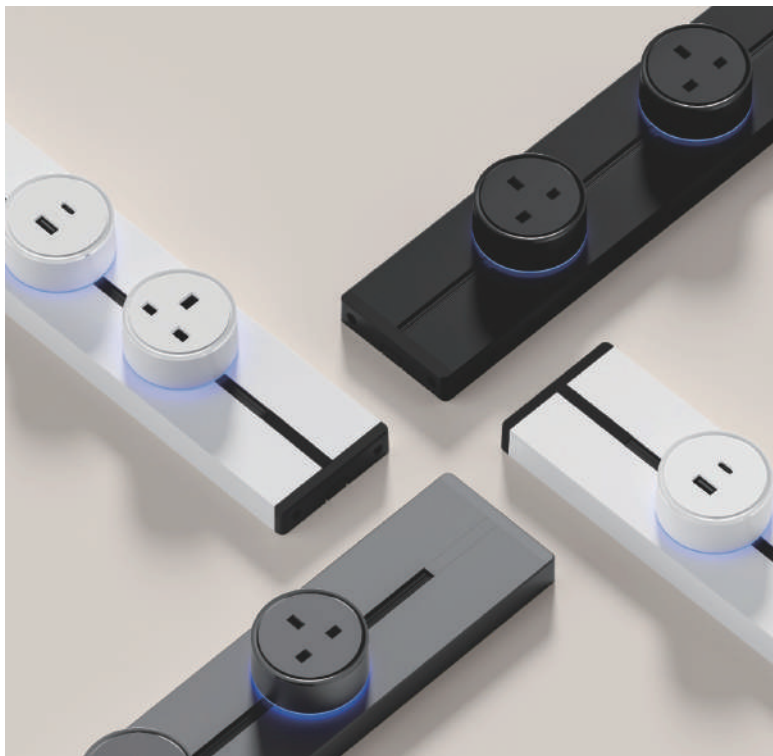

# POWER TRACK & SOCKET

Flexible increase decrease  
and free sliding

Rotate clockwise 90°  
to turn on power,  
rotate counterclockwise  
to turn off power

When the power is off,  
it can slide parallel to  
the track

## USING "CORE" TO IMPROVE QUALITY

LED ambient aperture

Waterproof adhesive strip

High quality copper core

Integrated design

White

Grey

Black

## POWER TRACK SOCKET-SURFACE

TYPE	VOLTAGE	MAX LOAD POWER	RATE CURRENT	PROTECTION GRADE	DIMENSION (MM)	COLOR	QTY/CTN
TR800S/40CM	110-250V~	8000W	32A	IP20	400*82*19	Black/White/Grey	20
TR800S/60CM	110-250V~	8000W	32A	IP20	600*82*19	Black/White/Grey	20
TR800S/80CM	110-250V~	8000W	32A	IP20	800*82*19	Black/White/Grey	15
TR800S/100CM	110-250V~	8000W	32A	IP20	1000*82*19	Black/White/Grey	15

## TRACK ADAPTER SOCKET

MODEL CODE	TYPE SOCKET	VOLTAGE	RATE CURRENT	PROTECTION GRADE	DIMENSION (MM)	COLOR	QTY/CTN
SK800-B/13A	British	110-250V~	13A	IP20	φ61*40	Black/White/Grey	120
SK800-U/16A	Universal	110-250V~	16A	IP20	φ61*40	Black/White/Grey	120
USB+C/3.1A	USB+C	110-250V~	5V 3A	IP20	φ61*40	Black/White/Grey	120