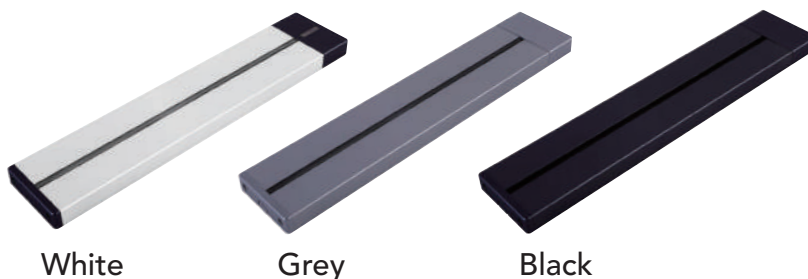

# POWER TRACK & SOCKET

Flexible increase decrease  
and free sliding

Rotate clockwise 90°  
to turn on power,  
rotate counterclockwise  
to turn off power

When the power is off,  
it can slide parallel to  
the track

## USING "CORE" TO IMPROVE QUALITY

LED ambient aperture

Waterproof adhesive strip

High quality copper core

Integrated design

White

Grey

Black

## POWER TRACK SOCKET-SURFACE

TYPE	VOLTAGE	MAX LOAD POWER	RATE CURRENT	PROTECTION GRADE	DIMENSION (MM)	COLOR	QTY/CTN
TR800S/40CM	110-250V~	8000W	32A	IP20	400*82*19	Black/White/Grey	20
TR800S/60CM	110-250V~	8000W	32A	IP20	600*82*19	Black/White/Grey	20
TR800S/80CM	110-250V~	8000W	32A	IP20	800*82*19	Black/White/Grey	15
TR800S/100CM	110-250V~	8000W	32A	IP20	1000*82*19	Black/White/Grey	15