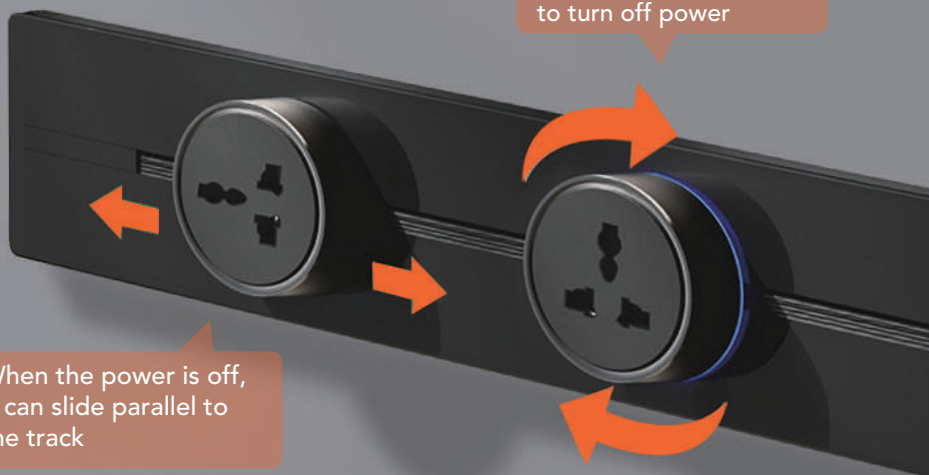

# POWER TRACK & SOCKET

Flexible increase decrease  
and free sliding

Rotate clockwise 90°  
to turn on power,  
rotate counterclockwise  
to turn off power

When the power is off,  
it can slide parallel to  
the track

## USING "CORE" TO IMPROVE QUALITY

LED ambient aperture

Waterproof adhesive strip

High quality copper core

Integrated design

White

Grey

Black