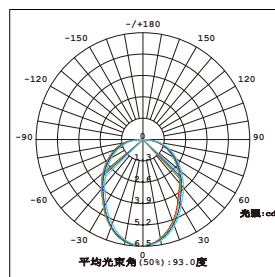

## Benefits

- Total 5 CCTs with the key light( 2700K, 3000K, 4000K, 5000K, 6500K), CCT change controlled by switch on lamp
- Night light CCT 2000K
- Key light and night light controlled by wall switch
- Easy installation
- Product height with driver (33mm) fits more ceiling types
- Dimmable

Type	Outer size (mm)	Height (mm)	Cut-out hole (mm)	weight (Kg)
10W	Φ143	33	Φ115-130	0.135
16W	Φ175	33	Φ135-160	0.198

10W 6500K

10W Night light 2000K

16W 6500K

16W Night light 2000K

**LED INDOOR SOLUTION**  
Night Light Downlight