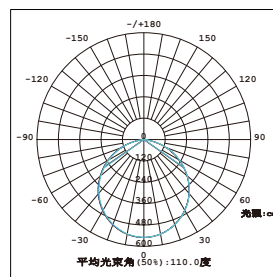

## Benefits

- Total 5 CCTs with the key light( 2700K, 3000K, 4000K, 5000K, 6500K), CCT change controlled by switch on lamp
- Night light CCT 2000K
- Key light and night light controlled by wall switch
- Easy installation
- Product height with driver (33mm) fits more ceiling types
- Dimmable

Type	Outer size (mm)	Height (mm)	Cut-out hole (mm)	weight (Kg)
10W	Φ143	33	Φ115-130	0.135
16W	Φ175	33	Φ135-160	0.198

10W 6500K

10W Night light 2000K

16W 6500K

16W Night light 2000K

**LED INDOOR SOLUTION**  
Night Light Downlight