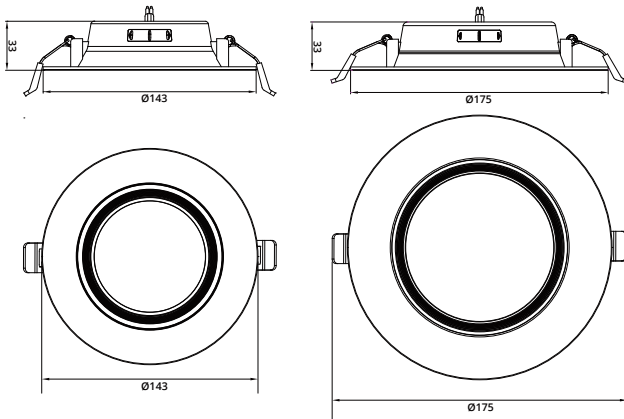

## Benefits

- Total 5 CCTs with the key light( 2700K, 3000K, 4000K, 5000K, 6500K), CCT change controlled by switch on lamp
- Night light CCT 2000K
- Key light and night light controlled by wall switch
- Easy installation
- Product height with driver (33mm) fits more ceiling types
- Dimmable

Type	Outer size (mm)	Height (mm)	Cut-out hole (mm)	weight (Kg)
10W	Φ143	33	Φ115-130	0.135
16W	Φ175	33	Φ135-160	0.198

10W 6500K

10W Night light 2000K

16W 6500K

16W Night light 2000K

**LED INDOOR SOLUTION**  
Night Light Downlight

# LED 5CCT downlight with night light

**TUNGSRAM™**

Product Description	Product Code	Wattage (W)	Lumen (lm)	CCT (K)	Dimension (mm)
<b>LED 5CCT downlight with night light</b>					
LED DNL G1 IP20 10W 5CCT ST	93236195	10	650-750	2700/3000/ 4000/5000/6500	Φ143
LED DNL G1 IP20 16W 5CCT ST	93236196	16	1150-1250	2700/3000/ 4000/5000/6500	Φ175