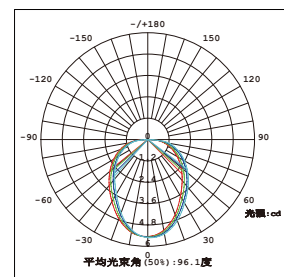

Type	Outer size (mm)	Height (mm)	Cut-out hole (mm)	weight (Kg)
10W	Φ143	33	Φ115-130	0.135
16W	Φ175	33	Φ135-160	0.198

10W 6500K

10W Night light 2000K

16W 6500K

16W Night light 2000K

**LED INDOOR SOLUTION**  
Night Light Downlight

# LED 5CCT downlight with night light

**TUNGSRAM™**

Product Description	Product Code	Wattage (W)	Lumen (lm)	CCT (K)	Dimension (mm)
<b>LED 5CCT downlight with night light</b>					
LED DNL G1 IP20 10W 5CCT ST	93236195	10	650-750	2700/3000/ 4000/5000/6500	Φ143
LED DNL G1 IP20 16W 5CCT ST	93236196	16	1150-1250	2700/3000/ 4000/5000/6500	Φ175