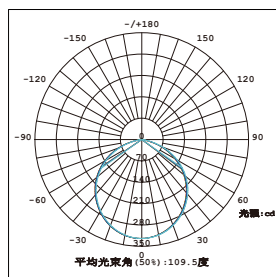

Type	Outer size (mm)	Height (mm)	Cut-out hole (mm)	weight (Kg)
10W	Φ143	33	Φ115-130	0.135
16W	Φ175	33	Φ135-160	0.198

10W 6500K

10W Night light 2000K

16W 6500K

16W Night light 2000K

**LED INDOOR SOLUTION**  
Night Light Downlight

# LED 5CCT downlight with night light

**TUNGSRAM™**

Product Description	Product Code	Wattage (W)	Lumen (lm)	CCT (K)	Dimension (mm)
<b>LED 5CCT downlight with night light</b>					
LED DNL G1 IP20 10W 5CCT ST	93236195	10	650-750	2700/3000/ 4000/5000/6500	Φ143
LED DNL G1 IP20 16W 5CCT ST	93236196	16	1150-1250	2700/3000/ 4000/5000/6500	Φ175